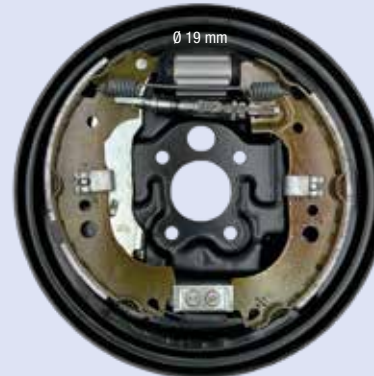

SEAT TOLEDO - SKODA RAPID - ROOMSTER

FC228701