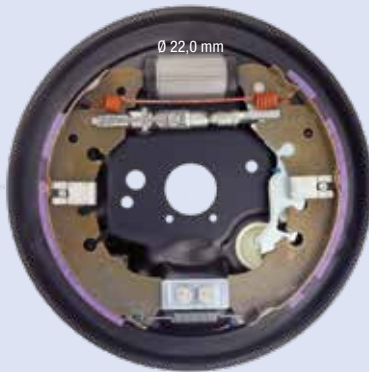

FC203111

SX

Ø 203 x 38 mm

DX

Illustrazioni freni a tamburo

Illustrations drum brake kits

FIAT IDEA 1.2, 1.4, 1.3JTD - LANCIA MUSA

FC203112