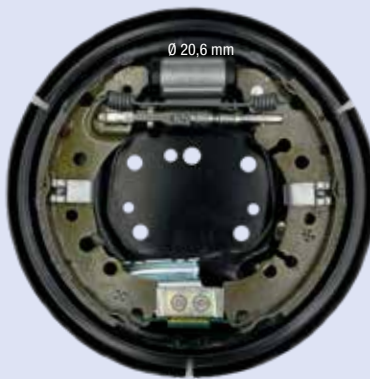

SX

Ø 203x38 mm

DX

FORD FIESTA MOD. 2017