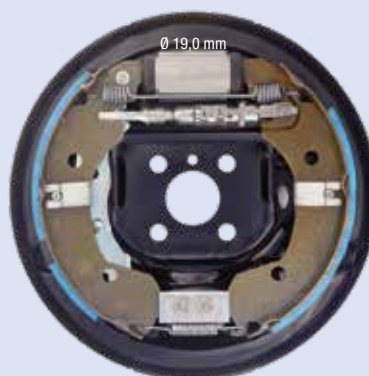

Illustrazioni freni a tamburo

Illustrations drum brake kits

FORD FIESTA dal 2002 - FUSION - MAZDA 2

FC203203

SX

Ø 203x38 mm

DX

FORD FIESTA MOD. 2017

FC203207

SX

Ø 203 x 38 mm

DX

NISSAN NOTE - MICRA dal 2003 - RENAULT MODUS - NEW MODUS - CLIO III

FC203301

SX

Ø 203 x 38 mm

DX

RENAULT GRAND MODUS - CLIO SPORTOUR (con masse antirumore)

FC203302

SX

Ø 203 x 38 mm

DX