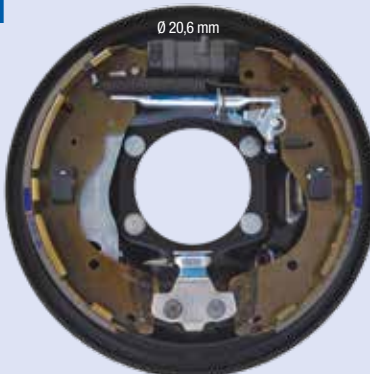

DX

FORD RANGER 4X4 (con ABS)

FC295211