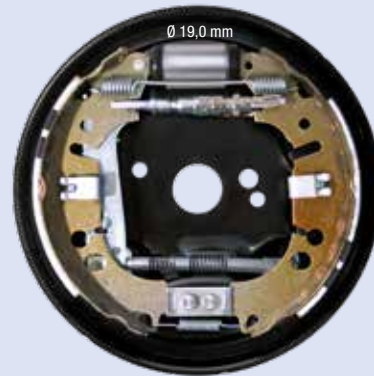

Illustrazioni freni a tamburo

Illustrations drum brake kits

OPEL CORSA 1.0 - 1.2 (5 porte) - 1.3 CDTI - 1.4 dal 2006 - ADAM 1.4 100CV - CORSA E

FC228601