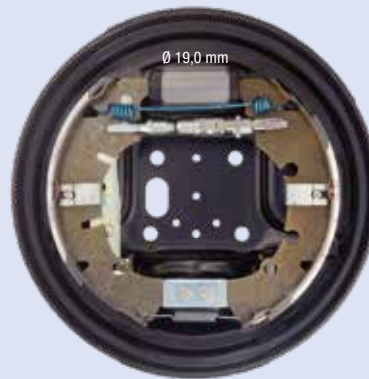

Ø 203 x 38 mm

DX

Illustrazioni freni a tamburo

Illustrations drum brake kits

FORD FIESTA dal 2002 - FUSION - MAZDA 2

FC203203

SX

Ø 203x38 mm