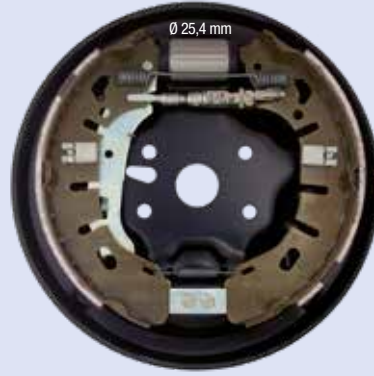

SX

Ø 254 x 57 mm

FC254024