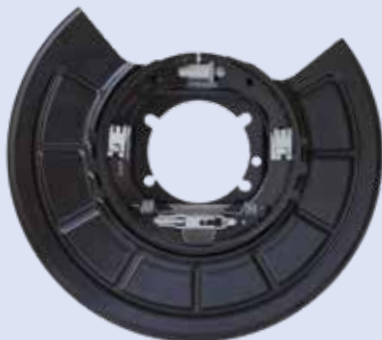

Illustrazioni freni a tamburo

Illustrations drum brake kits

MASERATI GHIBLI - QUATTROPORTE (freno di stazionamento)

FC184400