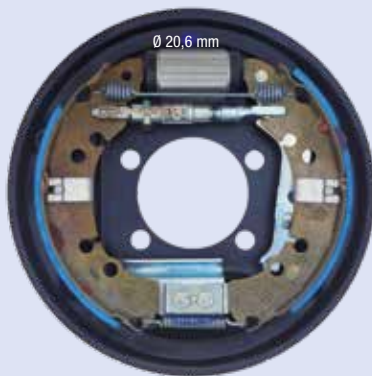

Illustrazioni freni a tamburo

Illustrations drum brake kits

TOYOTA YARIS mod. 2012