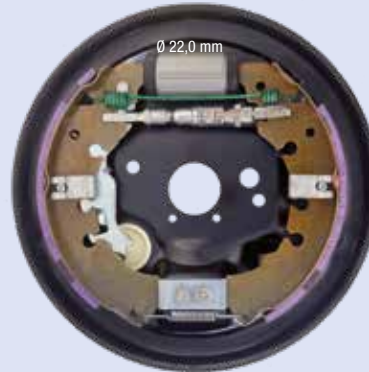

SX

Ø 203 x 38 mm