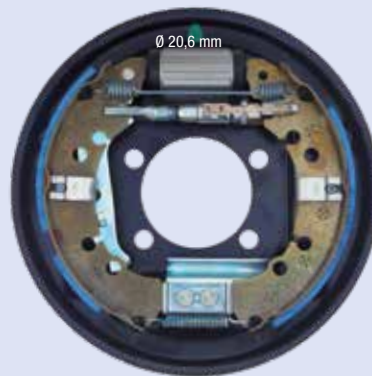

Illustrazioni freni a tamburo

Illustrations drum brake kits

TOYOTA YARIS mod. 2012

FC203502

SX

Ø 203 x 38 mm

DX

TOYOTA YARIS mod. 2020

FC203503

SX

Ø 203 x 38 mm

DX

OPEL CORSA 1.0, 1.2 (3 porte) dal 2006 - ADAM

FC203601

SX

Ø 203 x 38 mm

DX

VOLKSWAGEN POLO MOD. 2018 - SEAT IBIZA MOD. 2018 - SKODA FABIA MOD. 2019

FC203702

SX

Ø 203 x 38 mm

DX