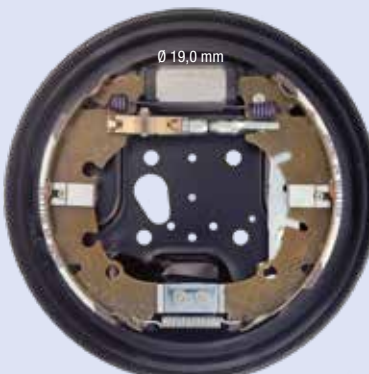

DX

FORD FIESTA (con ABS) - PUMA (con ABS) - SPORTKA - STREETKA

FC203202