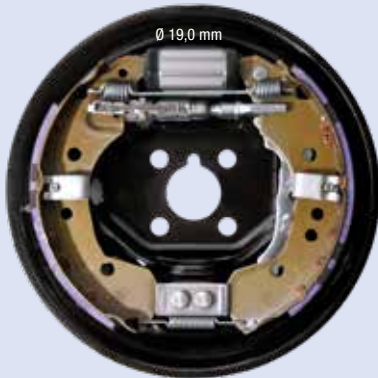

Illustrazioni freni a tamburo

Illustrations drum brake kits

LADA VESTA