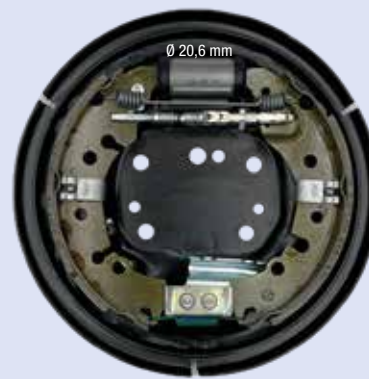

Illustrazioni freni a tamburo

Illustrations drum brake kits

FORD FIESTA dal 2002 - FUSION - MAZDA 2

FC203203

SX

Ø 203x38 mm

DX

FORD FIESTA MOD. 2017

FC203207

SX

Ø 203 x 38 mm

DX

NISSAN NOTE - MICRA dal 2003 - RENAULT MODUS - NEW MODUS - CLIO III

FC203301

SX

Ø 203 x 38 mm

DX

RENAULT GRAND MODUS - CLIO SPORTOUR (con masse antirumore)

FC203302

SX

Ø 203 x 38 mm

DX