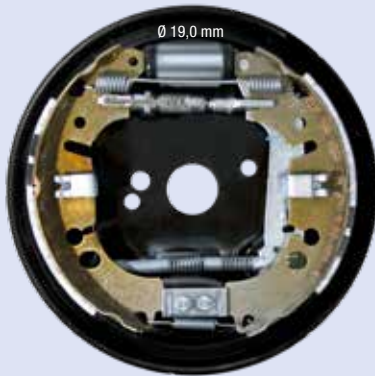

Illustrazioni freni a tamburo

Illustrations drum brake kits

OPEL CORSA 1.0 - 1.2 (5 porte) - 1.3 CDTI - 1.4 dal 2006 - ADAM 1.4 100CV - CORSA E

FC228601