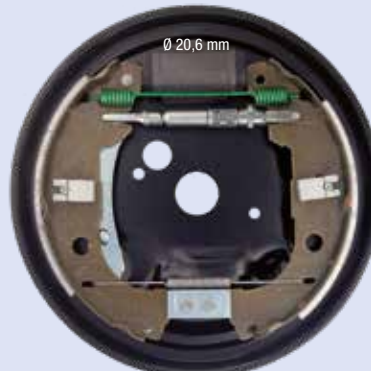

FC228108

SX

Ø 228 x 40 mm

DX

Illustrazioni freni a tamburo

Illustrations drum brake kits

FIAT MAREA SW - PALIO SW - MARENGO (con ABS Ø 21)

FC228109