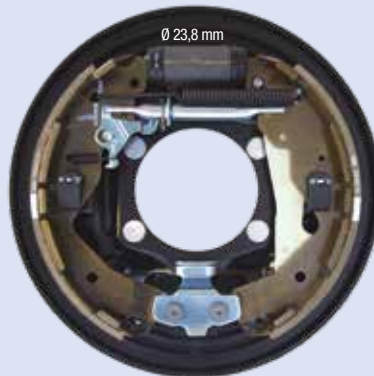

Ø 270 x 56 mm

FC270208

DX

FORD RANGER 4X2 (senza ABS)

FC270209

SX

Ø 270 x 56 mm

FC270210