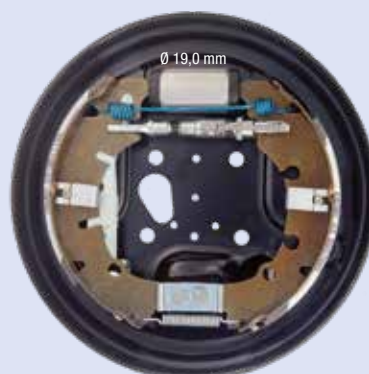

Ø 203 x 38 mm

DX

Illustrazioni freni a tamburo

Illustrations drum brake kits

FORD FIESTA dal 2002 - FUSION - MAZDA 2

FC203203

SX

Ø 203x38 mm