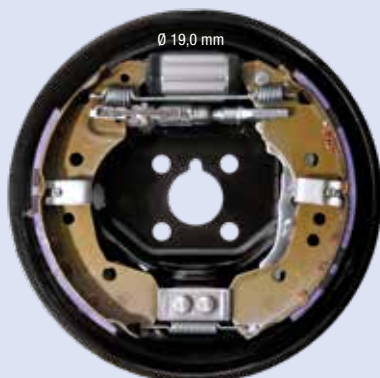

Illustrazioni freni a tamburo

Illustrations drum brake kits

LADA VESTA