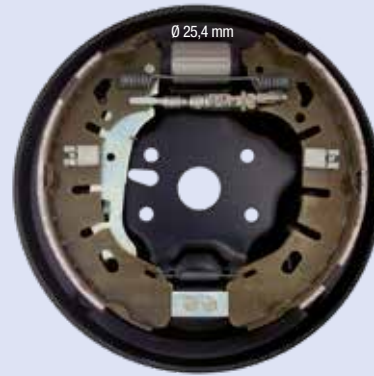

SX

Ø 254 x 57 mm

FC254024