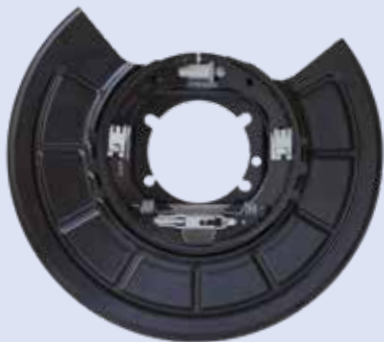

Illustrazioni freni a tamburo

Illustrations drum brake kits

MASERATI GHIBLI - QUATTROPORTE (freno di stazionamento)

FC184400