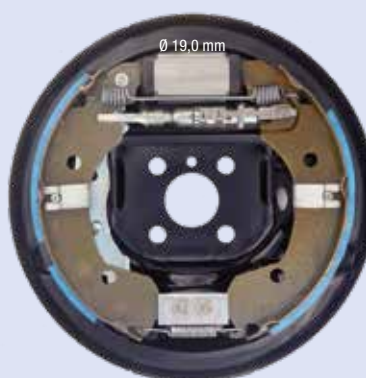

Illustrazioni freni a tamburo

Illustrations drum brake kits

FORD FIESTA dal 2002 - FUSION - MAZDA 2

FC203203

SX

Ø 203x38 mm

DX

FORD FIESTA MOD. 2017

FC203207

SX

Ø 203 x 38 mm

DX

NISSAN NOTE - MICRA dal 2003 - RENAULT MODUS - NEW MODUS - CLIO III

FC203301

SX

Ø 203 x 38 mm

DX

RENAULT GRAND MODUS - CLIO SPORTOUR (con masse antirumore)

FC203302

SX

Ø 203 x 38 mm

DX