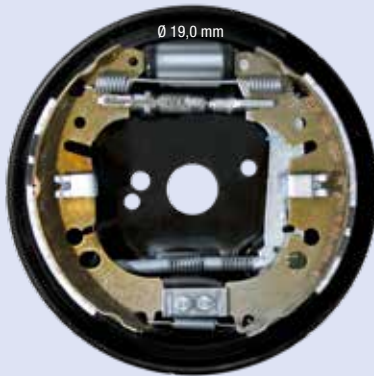

Illustrazioni freni a tamburo

Illustrations drum brake kits

OPEL CORSA 1.0 - 1.2 (5 porte) - 1.3 CDTI - 1.4 dal 2006 - ADAM 1.4 100CV - CORSA E

FC228601