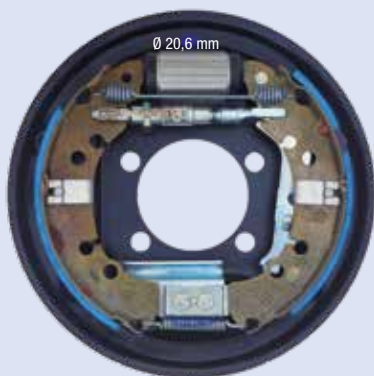

Illustrazioni freni a tamburo

Illustrations drum brake kits

TOYOTA YARIS mod. 2012