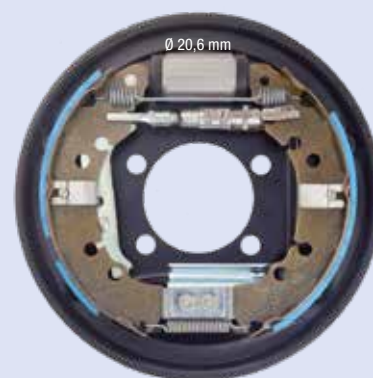

Illustrazioni freni a tamburo

Illustrations drum brake kits

RENAULT CLIO II (senza ABS)

FC203304

SX

Ø 203 x 38 mm

DX

RENAULT TWINGO II (con ABS)

FC203305

SX

Ø 203 x 38 mm

DX

SMART fortwo mod. 2014

FC203306

SX

Ø 203 x 38 mm

DX

TOYOTA YARIS mod. 2005

FC203501

SX

Ø 203 x 38 mm

DX