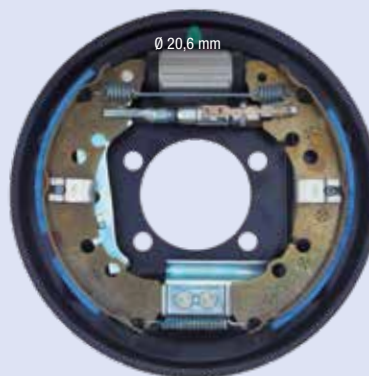

Illustrazioni freni a tamburo

Illustrations drum brake kits

TOYOTA YARIS mod. 2012

FC203502

SX

Ø 203 x 38 mm

DX

TOYOTA YARIS mod. 2020

FC203503

SX

Ø 203 x 38 mm

DX

OPEL CORSA 1.0, 1.2 (3 porte) dal 2006 - ADAM

FC203601

SX

Ø 203 x 38 mm

DX

VOLKSWAGEN POLO MOD. 2018 - SEAT IBIZA MOD. 2018 - SKODA FABIA MOD. 2019

FC203702

SX

Ø 203 x 38 mm

DX